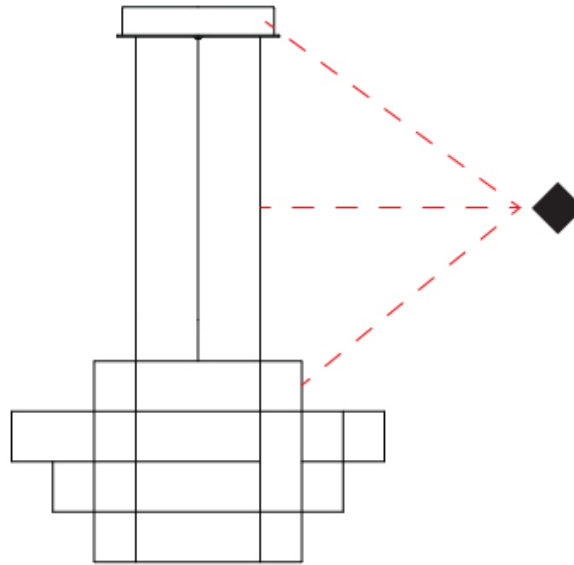

D101694-

PROJECT _____

TYPE _____

SPECIFIER _____

QUANTITY _____

DATE _____

D