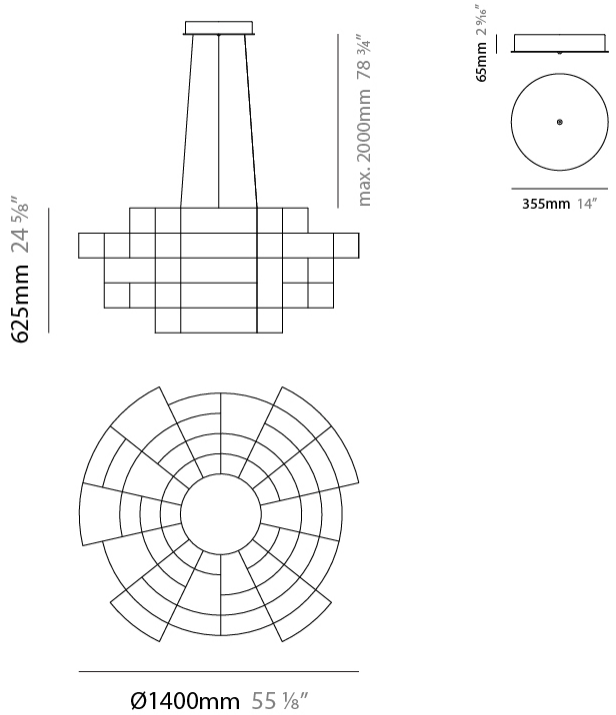

SPECTRE SUSPENSION

D101654-

base number   LED Dimming   Color Temperature   Finish Options

1. To build a product code in our configurator select the specify button on the base model # product page
2. To build a manual product code on this datasheet choose from the options listed below in blue font and add the suffix to the base model #

GENERAL

Series: Spectre
Brand: Quasar
Division: Design
Mounting Type: Suspension
Mounting Location: Ceiling
Subcategory: Ambient

PHYSICAL

Shape: Abstract
Diameter (mm): 1400
Diameter (in): 55 1/8
Height (mm): 625
Height (in): 24 7/16
Max. Overall Height (mm): 2625
Max. Overall Height (in): 103 3/8
Light Distribution: Omnidirectional
Weight (kg): 7
Weight (lbs): 15.43
Fixture Finish: [NIC / BRA / BBR](#)
Fixture Material: Metal
Cable Details: 2000mm Cable
Upon Request: Custom Sizes

ELECTRICAL

Lamp Type: LED
Input Wattage (W): 102.6
Dimming: [Non-Dimming / Phase Dimming (120vac Only)](#)
Driver Included: Yes
Driver Location: Integrated
Driver Type: Constant Voltage - 120/277Vac
Driver Class: Class 2
Input Voltage (V): 120 - 277
Output Voltage (V): 12
Upon Request: (Not included - see components) Integral: 0-10Vdc dimming

LED

Number of LEDs: 171
Color Temperature (°K): [2400 / 2800](#)
Max. Delivered Lumen (lm): 6060 (2800K)
CRI: >90 CRI
Lamp Life (hrs): 50000

OPTICAL

RATINGS AND CERTIFICATIONS

Certified By: Certified for North American Standards
IP rating: IP20