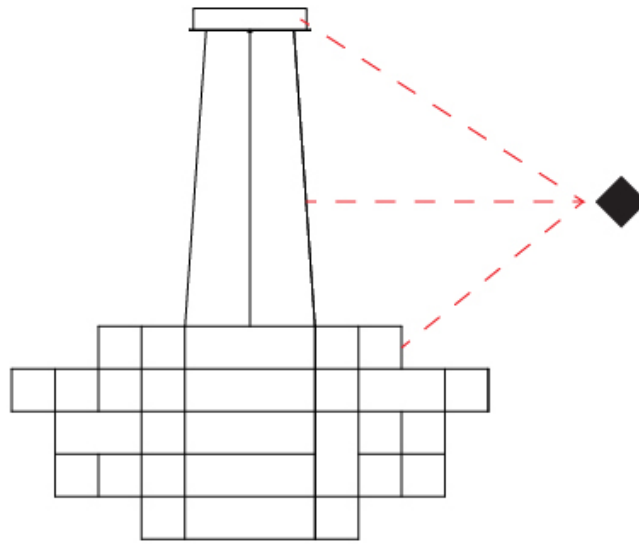

D101654-

PROJECT	_____
TYPE	_____
SPECIFIER	_____
QUANTITY	_____
DATE	_____

D