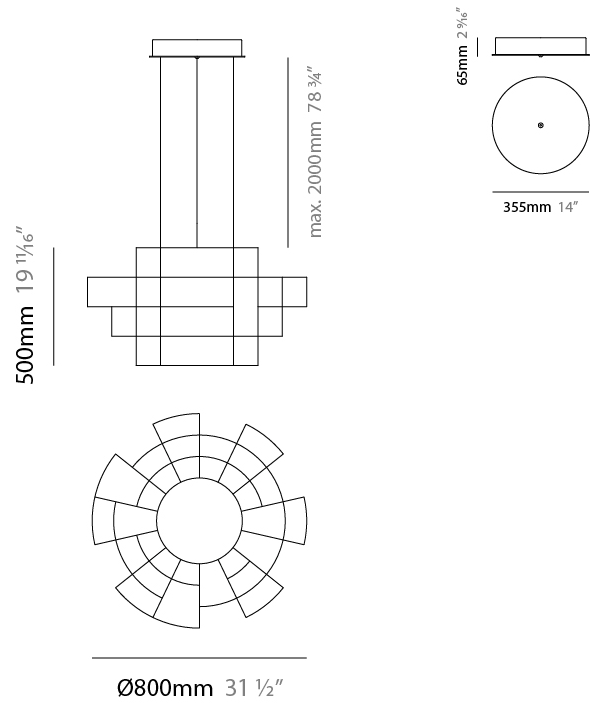

D101694-

base number   LED Dimming   Color Temperature   Finish Options

PROJECT _____
TYPE _____
SPECIFIER _____
QUANTITY _____
DATE _____

1. To build a product code in our configurator select the specify button on the base model # product page
2. To build a manual product code on this datasheet choose from the options listed below in blue font and add the suffix to the base model #

GENERAL

Series: Spectre
Brand: Quasar
Division: Design
Mounting Type: Suspension
Mounting Location: Ceiling
Subcategory: Ambient

PHYSICAL

Shape: Abstract
Diameter (mm): 800
Diameter (in): 31 1/2
Height (mm): 500
Height (in): 19 11/16
Max. Overall Height (mm): 2500
Max. Overall Height (in): 98 7/16
Light Distribution: Omnidirectional
Weight (kg): 3.5
Weight (lbs): 7.72
Fixture Finish: [NIC / BRA / BBR](#)
Fixture Material: Metal
Upon Request: Custom Sizes

ELECTRICAL

Lamp Type: LED
Input Wattage (W): 61.8
Dimming: [Non-Dimming / Phase Dimming (120vac Only)](#)
Driver Included: Yes
Driver Location: Integrated
Driver Type: Constant Voltage - 120/277Vac
Driver Class: Class 2
Input Voltage (V): 120 - 277
Output Voltage (V): 12
Upon Request: (Not included - see components) Integral: 0-10Vdc dimming

LED

Number of LEDs: 71
Color Temperature (°K): [2400 / 2800](#)
Max. Delivered Lumen (lm): 2130 (2800K)
CRI: >90 CRI
Lamp Life (hrs): 50000

OPTICAL

RATINGS AND CERTIFICATIONS

Certified By: Certified for North American Standards
IP rating: IP20